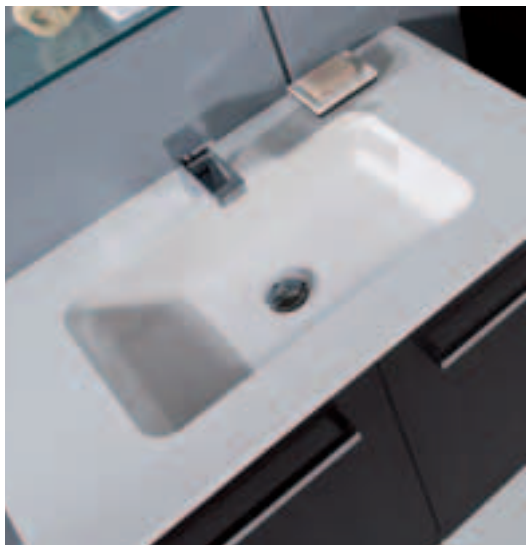

linea italia
by Profil Export

Linea ITALIA is a brand of:
Profil Export srl
via Valcesano 86/D
61037 Mondolfo PU Italy

tel +39 0721 930130
fax +39 0721 930230
www.profilexport.it
profilexport@profilexport.it