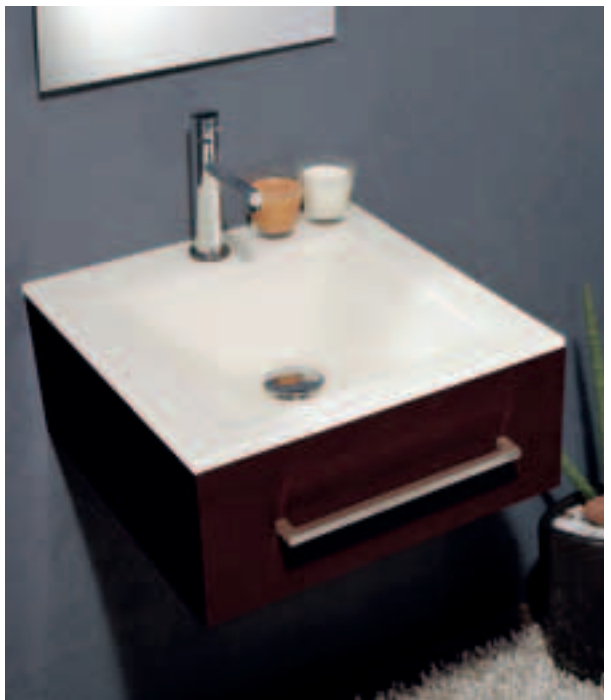

Mod. 114
Ceramic washbasin lacquered glass
top, melamine vanity unit

Mod. 115
Lacquered glass washbasin and top,
melamine vanity unit